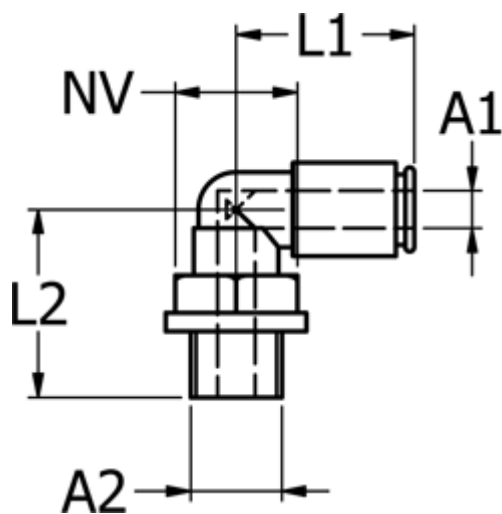

Article number: 5867540145

Description: Metal fitting 754.014-5, Ø5 - G 1/4"
Push-in elbow

Measures

Ext. hose diameter A1	= 5
L1	= 22.8
L2	= 21.8
NV	= 14
Thread A2	= G 1/4"